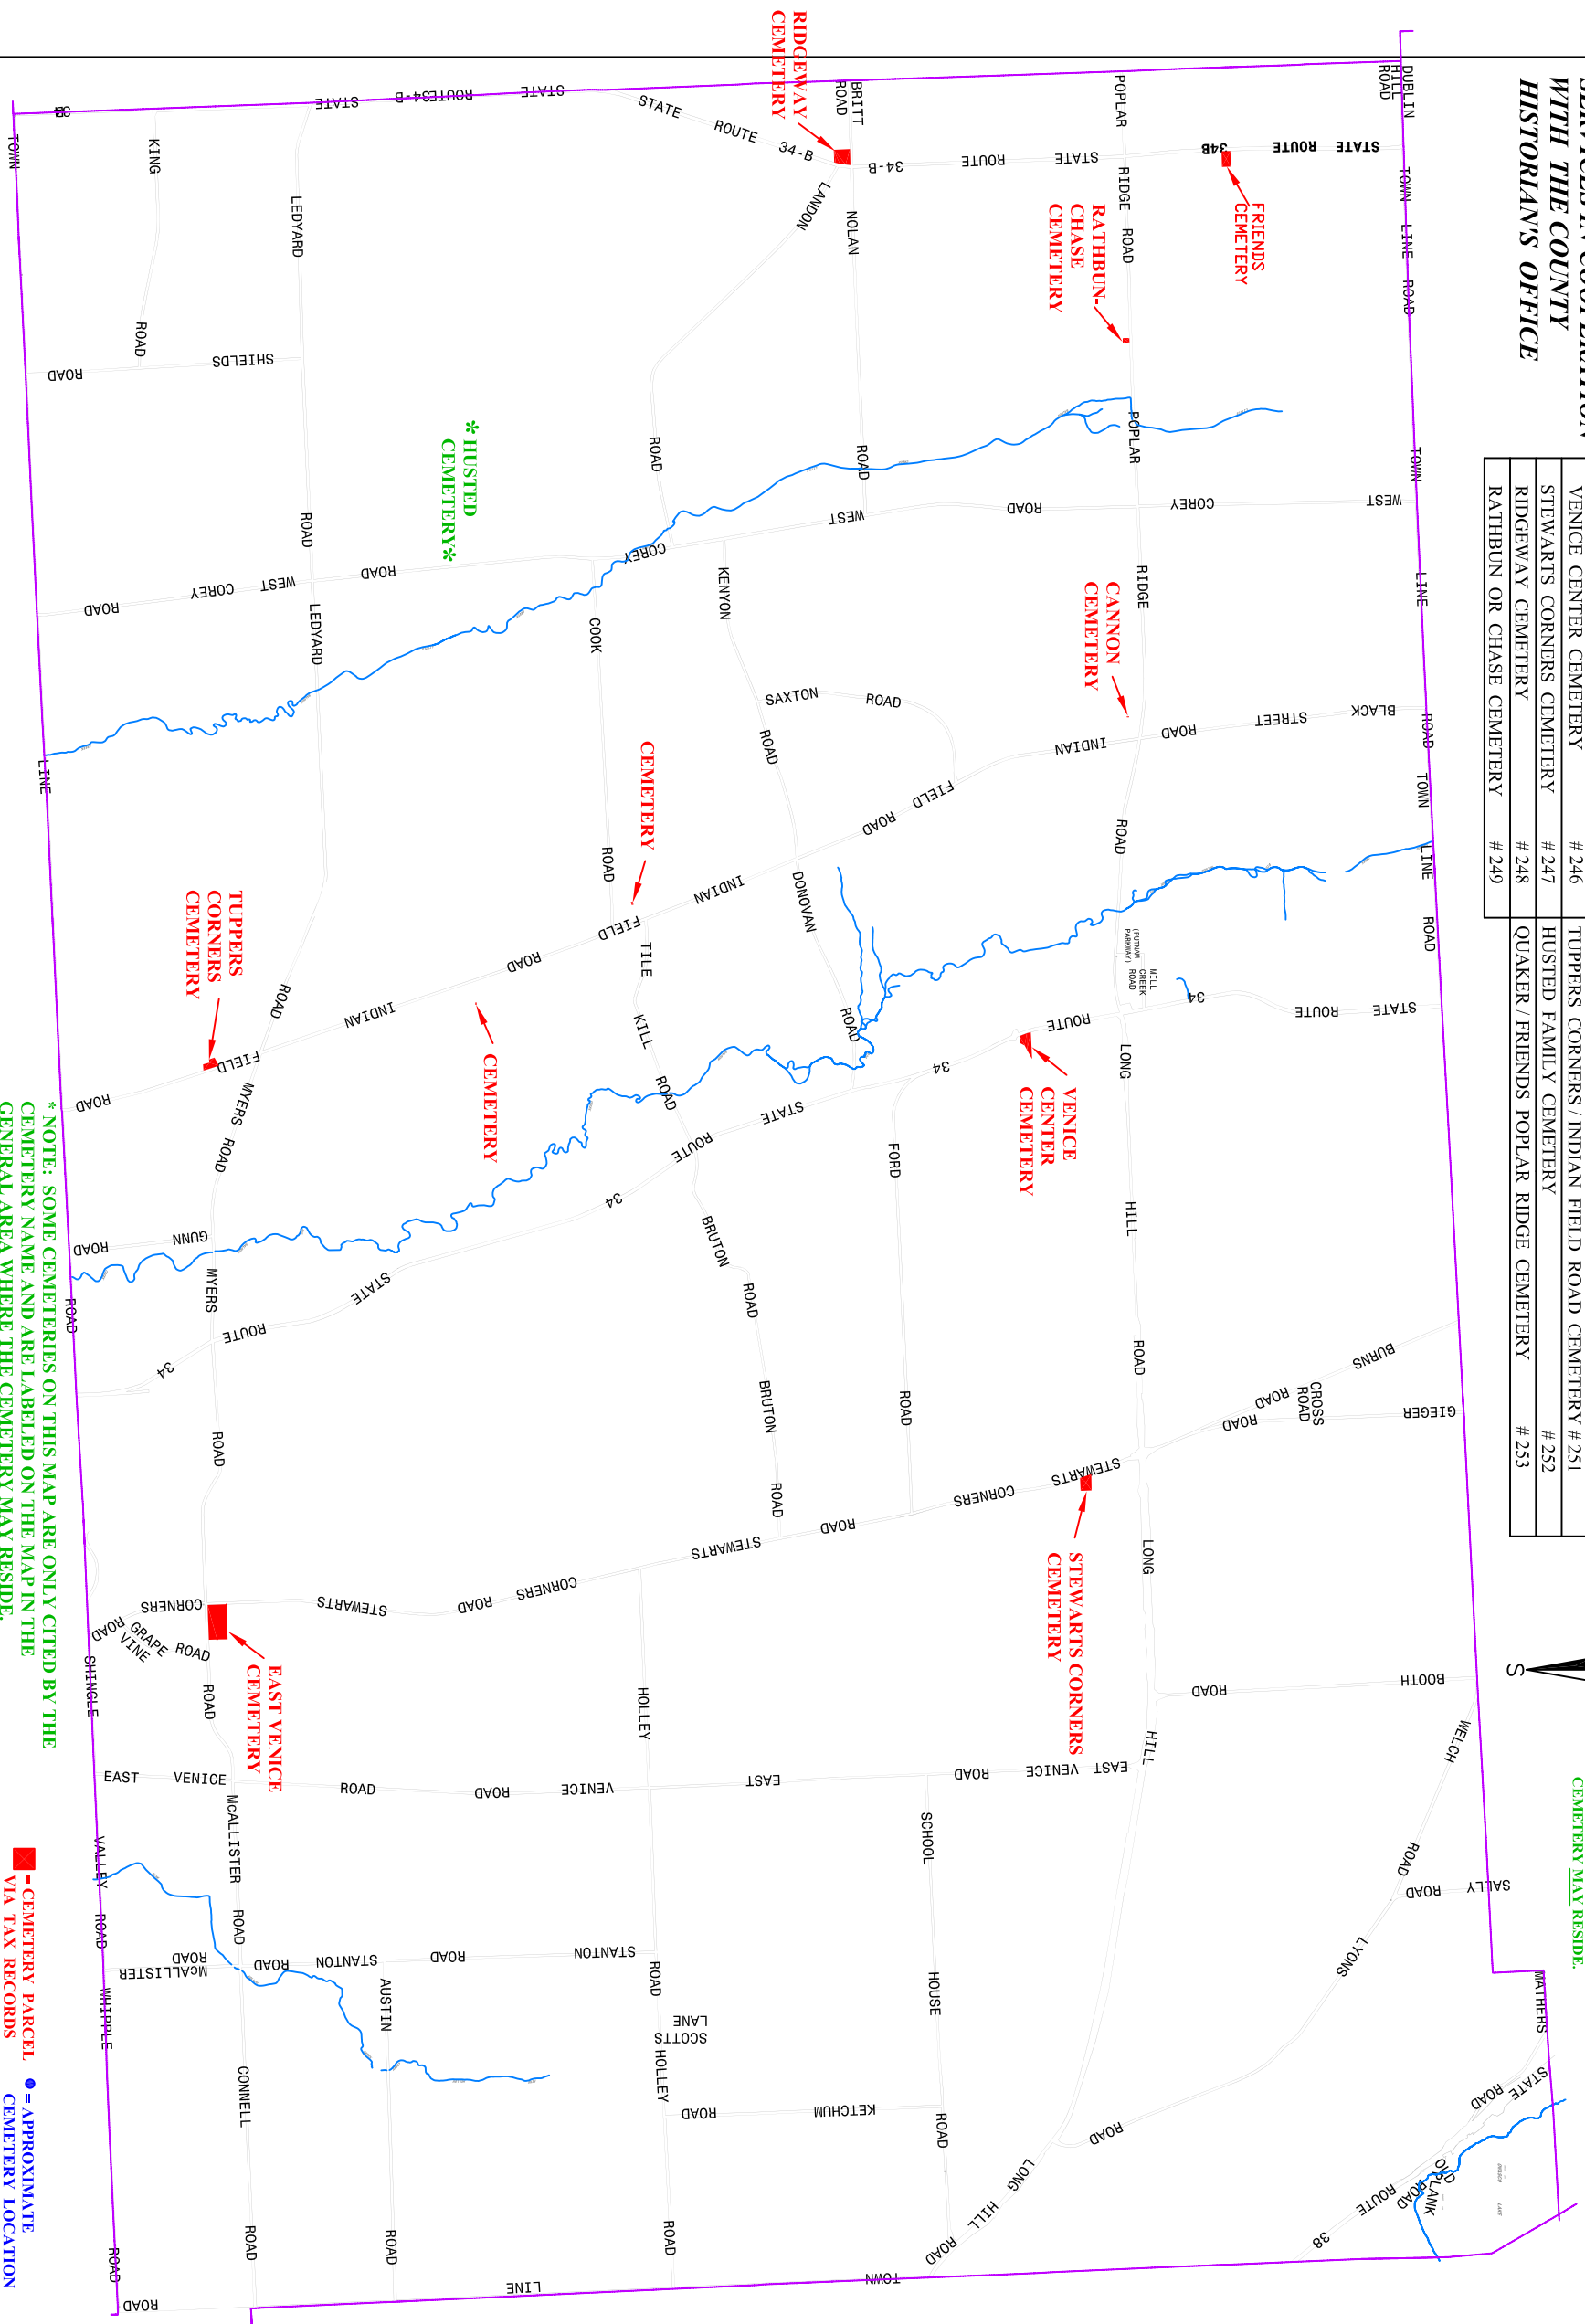

PREPARED BY:
CAYUGA COUNTY NY
OFFICE OF REAL PROPERTY
SERVICES IN COOPERATION
WITH THE COUNTY
HISTORIAN'S OFFICE

CEMETERY LOCATIONS IN THE TOWN OF VENICE, NY

EAST VENICE CEMETERY	# 245	CANNON CEMETERY	# 250
VENICE CENTER CEMETERY	# 246	TUPPERS CORNERS / INDIAN FIELD ROAD CEMETERY # 251	
STEWARTS CORNERS CEMETERY	# 247	HUSTED FAMILY CEMETERY	# 252
RIDGEWAY CEMETERY	# 248	QUAKER / FRIENDS POPLAR RIDGE CEMETERY	# 253
RATHBUN OR CHASE CEMETERY	# 249		

SCALE OF MILES
 0 1/4 1/2

* - EXACT CEMETERY LOCATION IS NOT SHOWN ON THIS MAP.
 NOTE: SOME CEMETERIES ON THIS MAP ARE ONLY CITED BY THE CEMETERY NAME AND ARE LABELED ON THE MAP IN THE GENERAL AREA WHERE THE CEMETERY MAY RESIDE.

* NOTE: SOME CEMETERIES ON THIS MAP ARE ONLY CITED BY THE CEMETERY NAME AND ARE LABELED ON THE MAP IN THE GENERAL AREA WHERE THE CEMETERY MAY RESIDE.

■ - CEMETERY PARCEL VIA TAX RECORDS
 ● - APPROXIMATE CEMETERY LOCATION