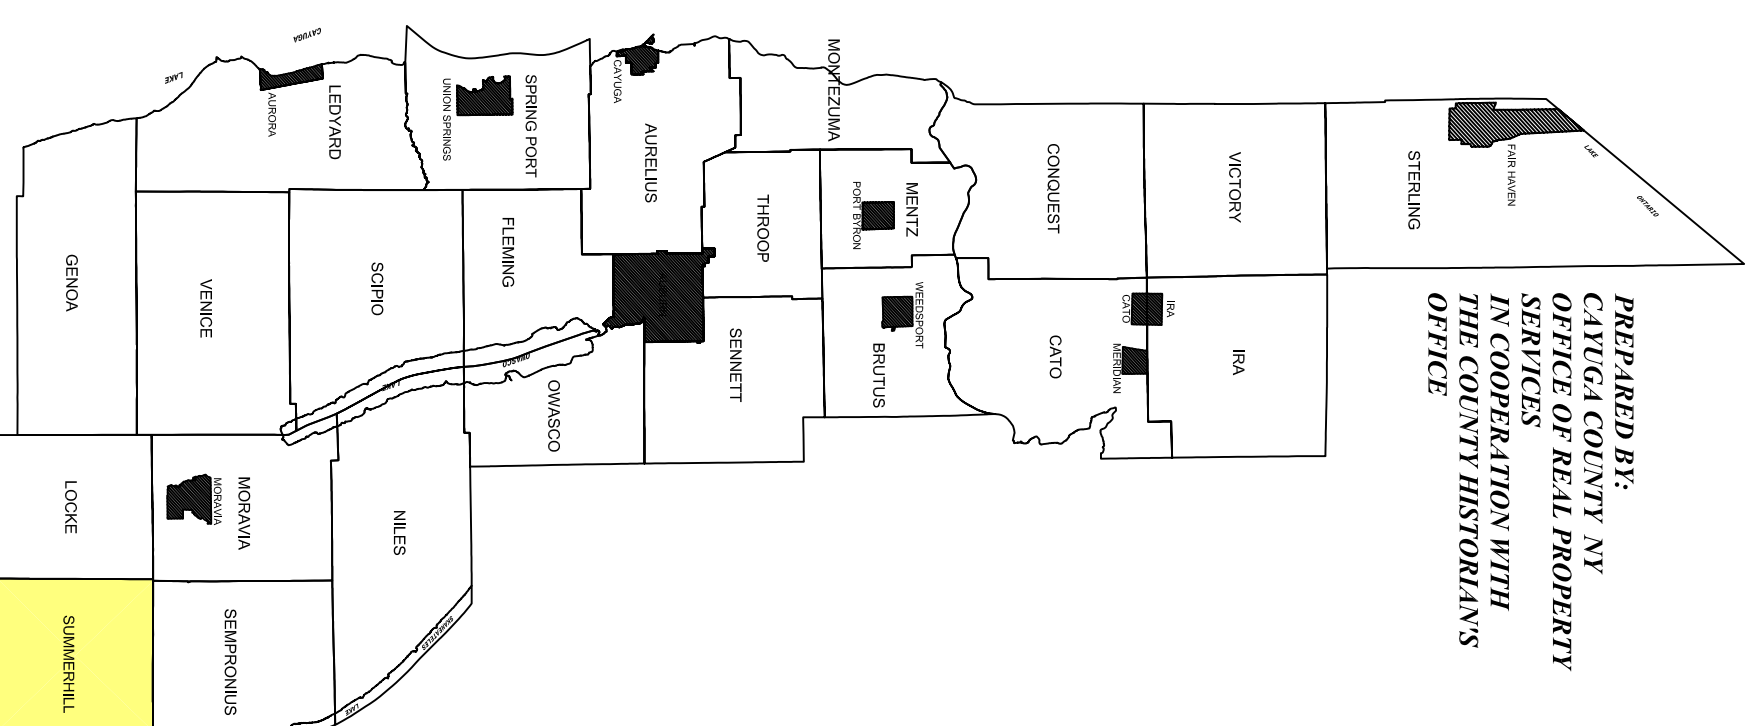

CEMETERY LOCATIONS IN THE TOWN OF SUMMERHILL, NY

HATHAWAY CEMETERY	# 227	SHAW VAULT	# 233
WALKER CEMETERY	# 228	OLD SUMMERHILL (SWIFT) CEMETERY ON SALT RD	# 233A
LICKVILLE CEMETERY	# 229	CHIPMAN CEMETERY	# 233B
EATON FAMILY CEMETERY	# 230	PETERS CEMETERY	# 233C
EATON ROAD CEMETERY	# 231	HARRISON BURIAL	# 233D
SUMMERHILL (RANNEY) CEMETERY	# 232	JENKS CEMETERY	# 233E

■ = CEMETERY PARCEL VIA TAX RECORDS

● = APPROXIMATE CEMETERY LOCATION

* = EXACT CEMETERY LOCATION IS NOT SHOWN ON THIS MAP.

NOTE: SOME CEMETERIES ON THIS MAP ARE ONLY CITED BY THE CEMETERY NAME AND ARE LABELED ON THE MAP IN THE GENERAL AREA WHERE THE CEMETERY MAY RESIDE.

* NOTE: SOME CEMETERIES ON THIS MAP ARE ONLY CITED BY THE CEMETERY NAME AND ARE LABELED ON THE MAP IN THE GENERAL AREA WHERE THE CEMETERY MAY RESIDE.

The exact locations of some Cayuga County NY cemeteries are not verified on these maps. Cemetery locations cited on this map are for use as a general reference tool only.

PREPARED BY:
CAYUGA COUNTY NY
OFFICE OF REAL PROPERTY
SERVICES
IN COOPERATION WITH
THE COUNTY HISTORIAN'S
OFFICE

Cayuga County NY Inset Location Map
Cayuga County NY Historian's Office
157 Genesee St., 3rd Floor
Auburn, NY 13021
(315) 253-1300 historian@co.cayuga.ny.us