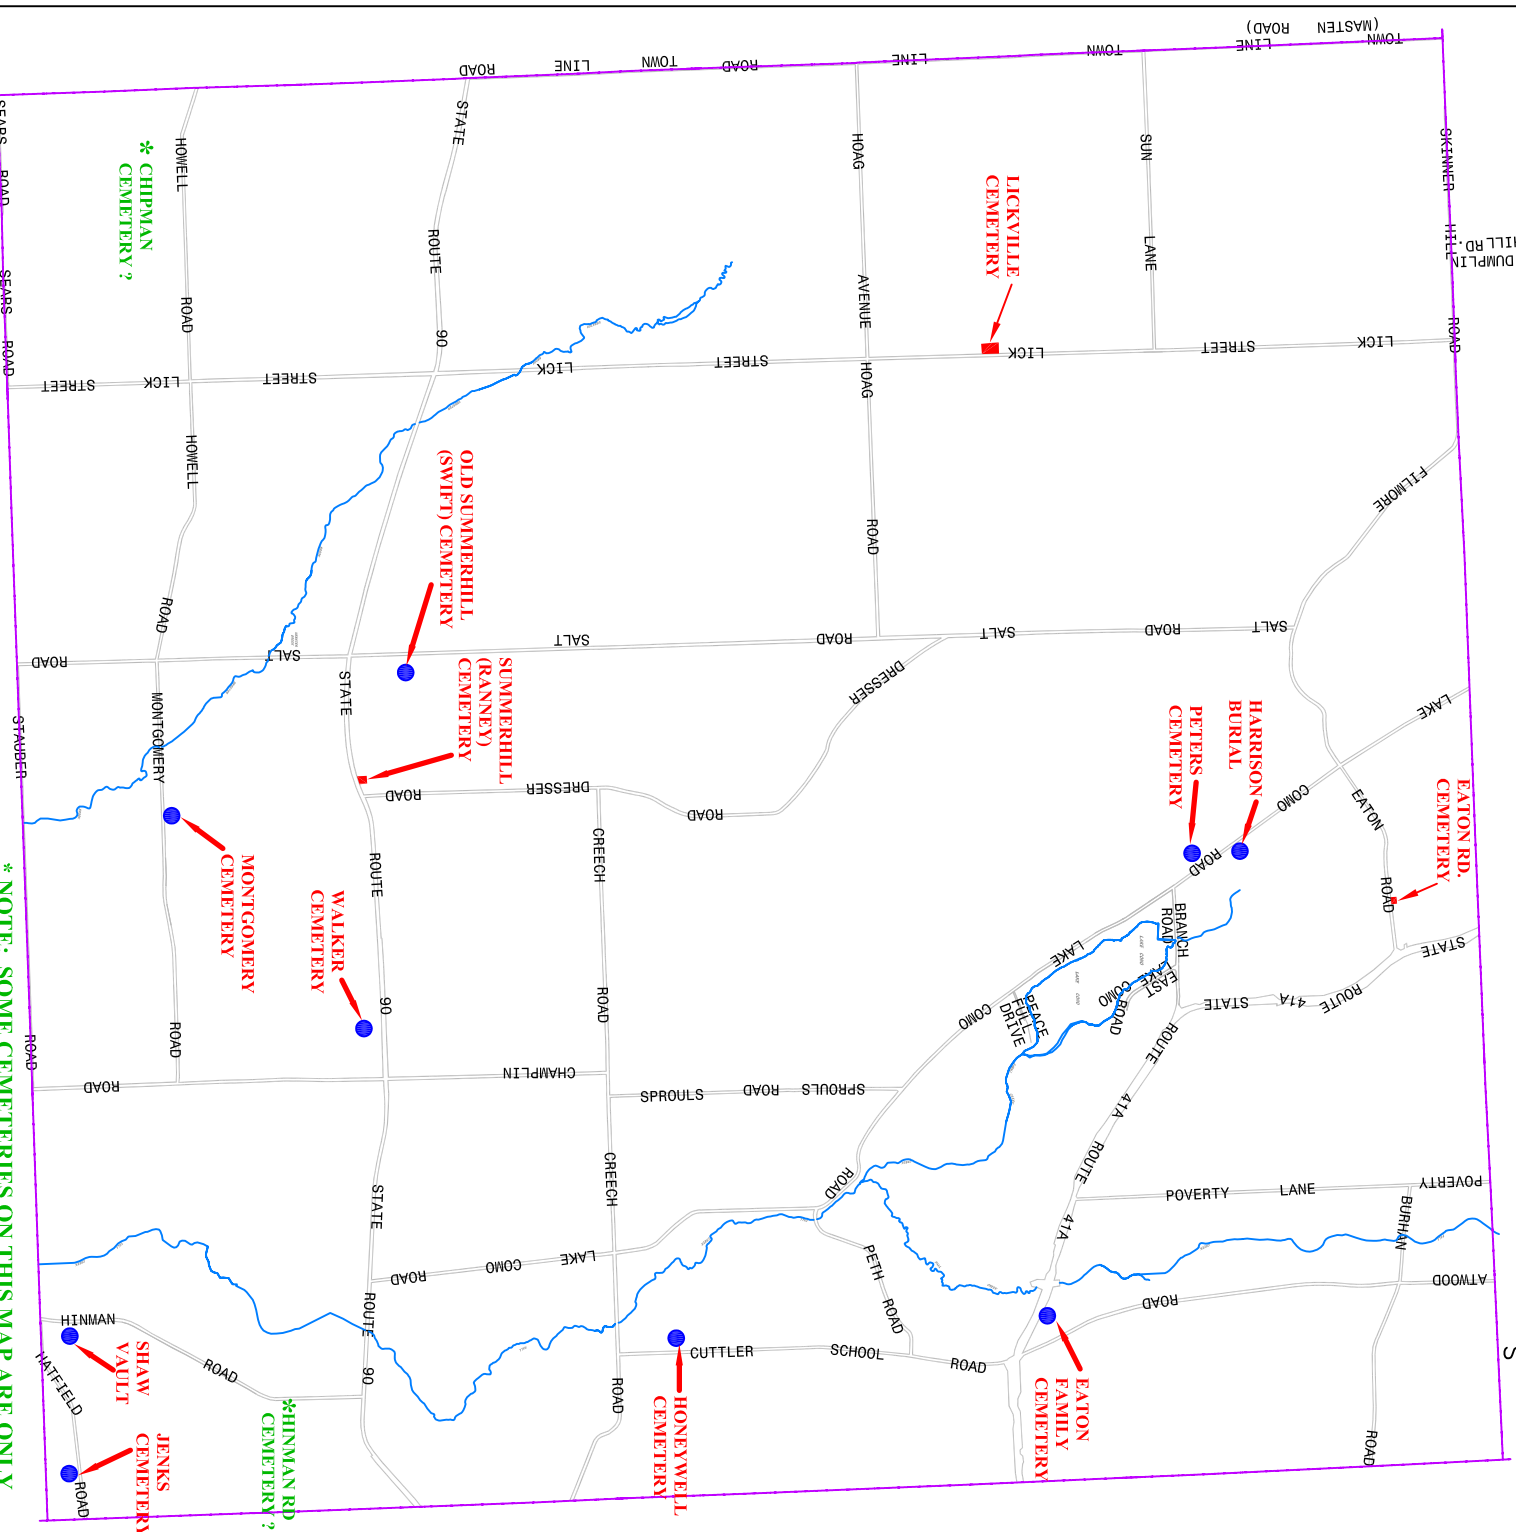

CEMETERY LOCATIONS IN THE TOWN OF SUMMERHILL, NY

HATHAWAY CEMETERY	# 227	SHAW VAULT	# 233
WALKER CEMETERY	# 228	OLD SUMMERHILL (SWIFT) CEMETERY ON SALT RD	# 233A
LICKVILLE CEMETERY	# 229	CHIPMAN CEMETERY	# 233B
EATON FAMILY CEMETERY	# 230	PETERS CEMETERY	# 233C
EATON ROAD CEMETERY	# 231	HARRISON BURIAL	# 233D
SUMMERHILL (RANNEY) CEMETERY	# 232	JENKS CEMETERY	# 233E

■ = CEMETERY PARCEL VIA TAX RECORDS

● = APPROXIMATE CEMETERY LOCATION

* = EXACT CEMETERY LOCATION IS NOT SHOWN ON THIS MAP.

NOTE: SOME CEMETERIES ON THIS MAP ARE ONLY CITED BY THE CEMETERY NAME AND ARE LABELED ON THE MAP IN THE GENERAL AREA WHERE THE CEMETERY MAY RESIDE.

* NOTE: SOME CEMETERIES ON THIS MAP ARE ONLY CITED BY THE CEMETERY NAME AND ARE LABELED ON THE MAP IN THE GENERAL AREA WHERE THE CEMETERY MAY RESIDE.

The exact locations of some Cayuga County NY cemeteries are not verified on these maps. Cemetery locations cited on this map are for use as a general reference tool only.

PREPARED BY:
CAYUGA COUNTY NY
OFFICE OF REAL PROPERTY
SERVICES
IN COOPERATION WITH
THE COUNTY HISTORIAN'S
OFFICE

Cayuga County NY Inset Location Map
Cayuga County NY Historian's Office
157 Genesee St., 3rd Floor
Auburn, NY 13021
(315) 253-1300 historian@co.cayuga.ny.us