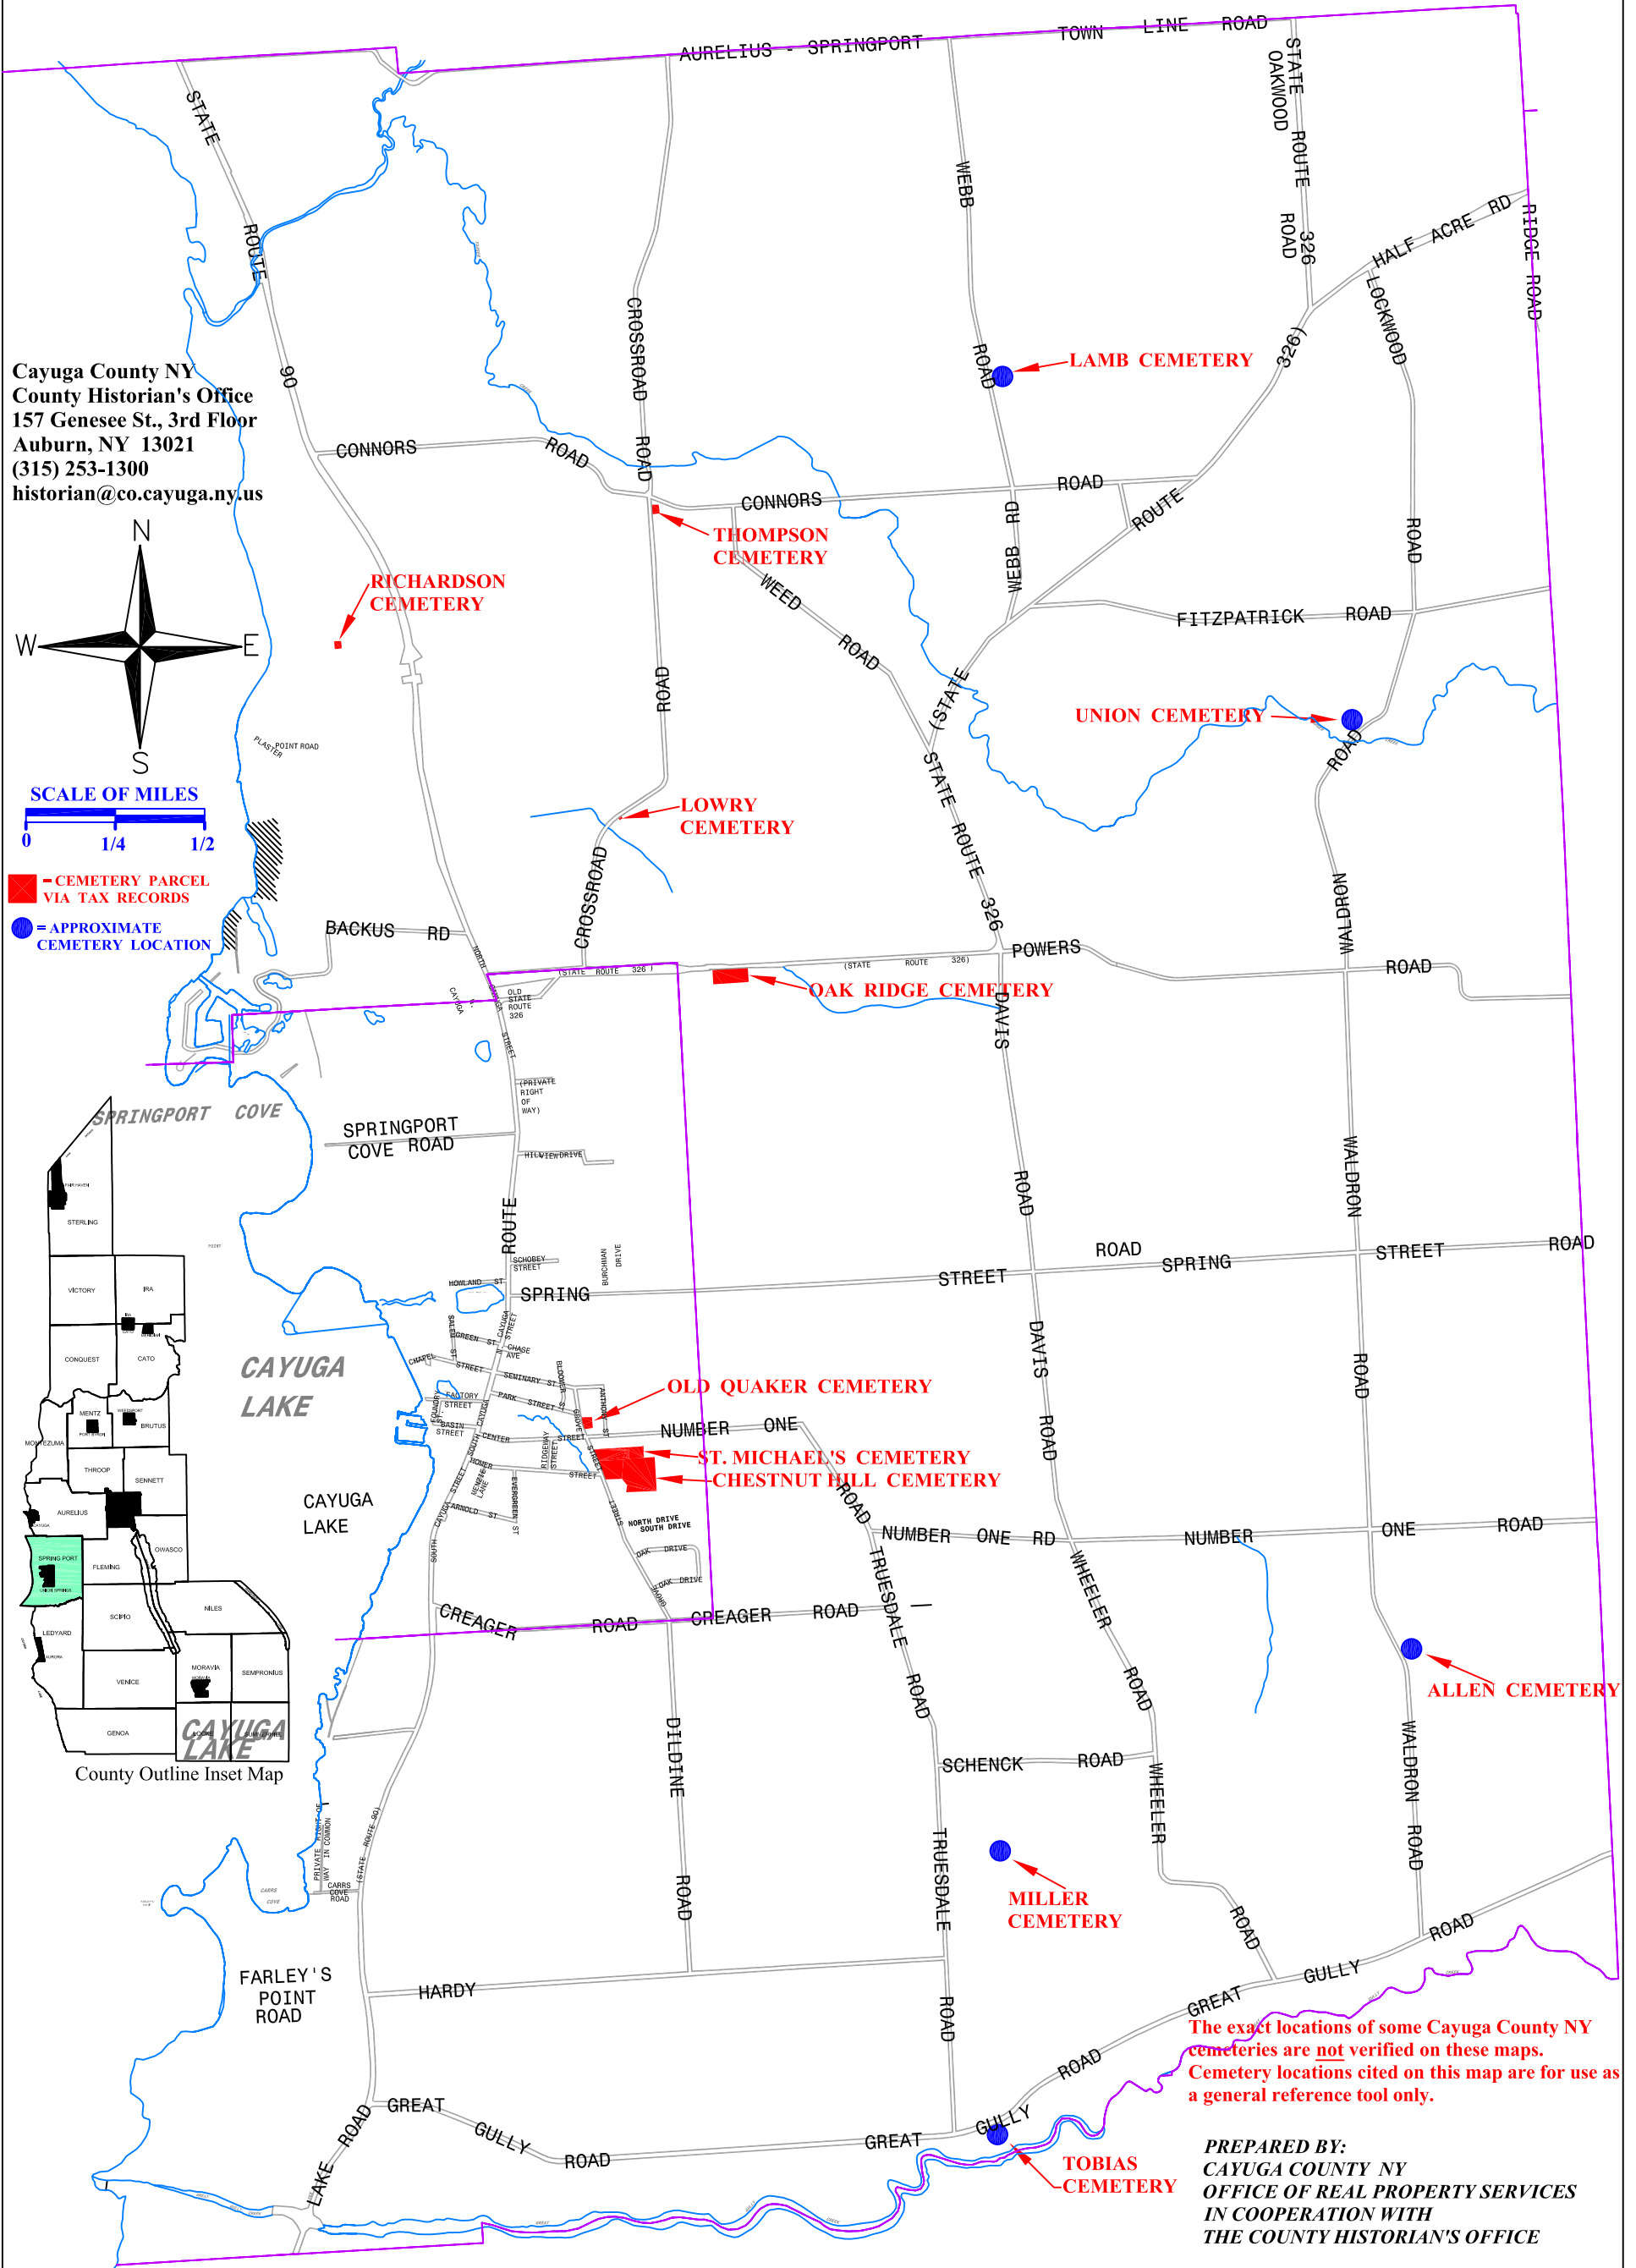

CEMETERY LOCATIONS IN THE TOWN OF SPRINGPORT, NY

LAMB FAMILY CEMETERY	# 205	TOBIAS GREAT GULLY CEMETERY	# 211
CHESTNUT HILL CEMETERY	# 206	ALLEN FAMILY CEMETERY	# 212
OLD QUAKER CEMETERY AT UNION SPRINGS	# 207	CROSSROADS CEMETERY	# 213
OAK RIDGE CEMETERY	# 208	MILLER FAMILY-SCHENCK CEMETERY	# 213A
UNION OR MYERS CEMETERY	# 209	LOWRY CEMETERY	# 213B
RICHARDSON CEMETERY	# 210	CHAMBERLAIN FAMILY CEMETERY	# 213C
		ST. MICHAEL'S CATHOLIC CEMETERY	# 214

Cayuga County NY
 County Historian's Office
 157 Genesee St., 3rd Floor
 Auburn, NY 13021
 (315) 253-1300
 historian@co.cayuga.ny.us

■ = CEMETERY PARCEL VIA TAX RECORDS
 ● = APPROXIMATE CEMETERY LOCATION

County Outline Inset Map

The exact locations of some Cayuga County NY cemeteries are not verified on these maps. Cemetery locations cited on this map are for use as a general reference tool only.

PREPARED BY:
 CAYUGA COUNTY NY
 OFFICE OF REAL PROPERTY SERVICES
 IN COOPERATION WITH
 THE COUNTY HISTORIAN'S OFFICE