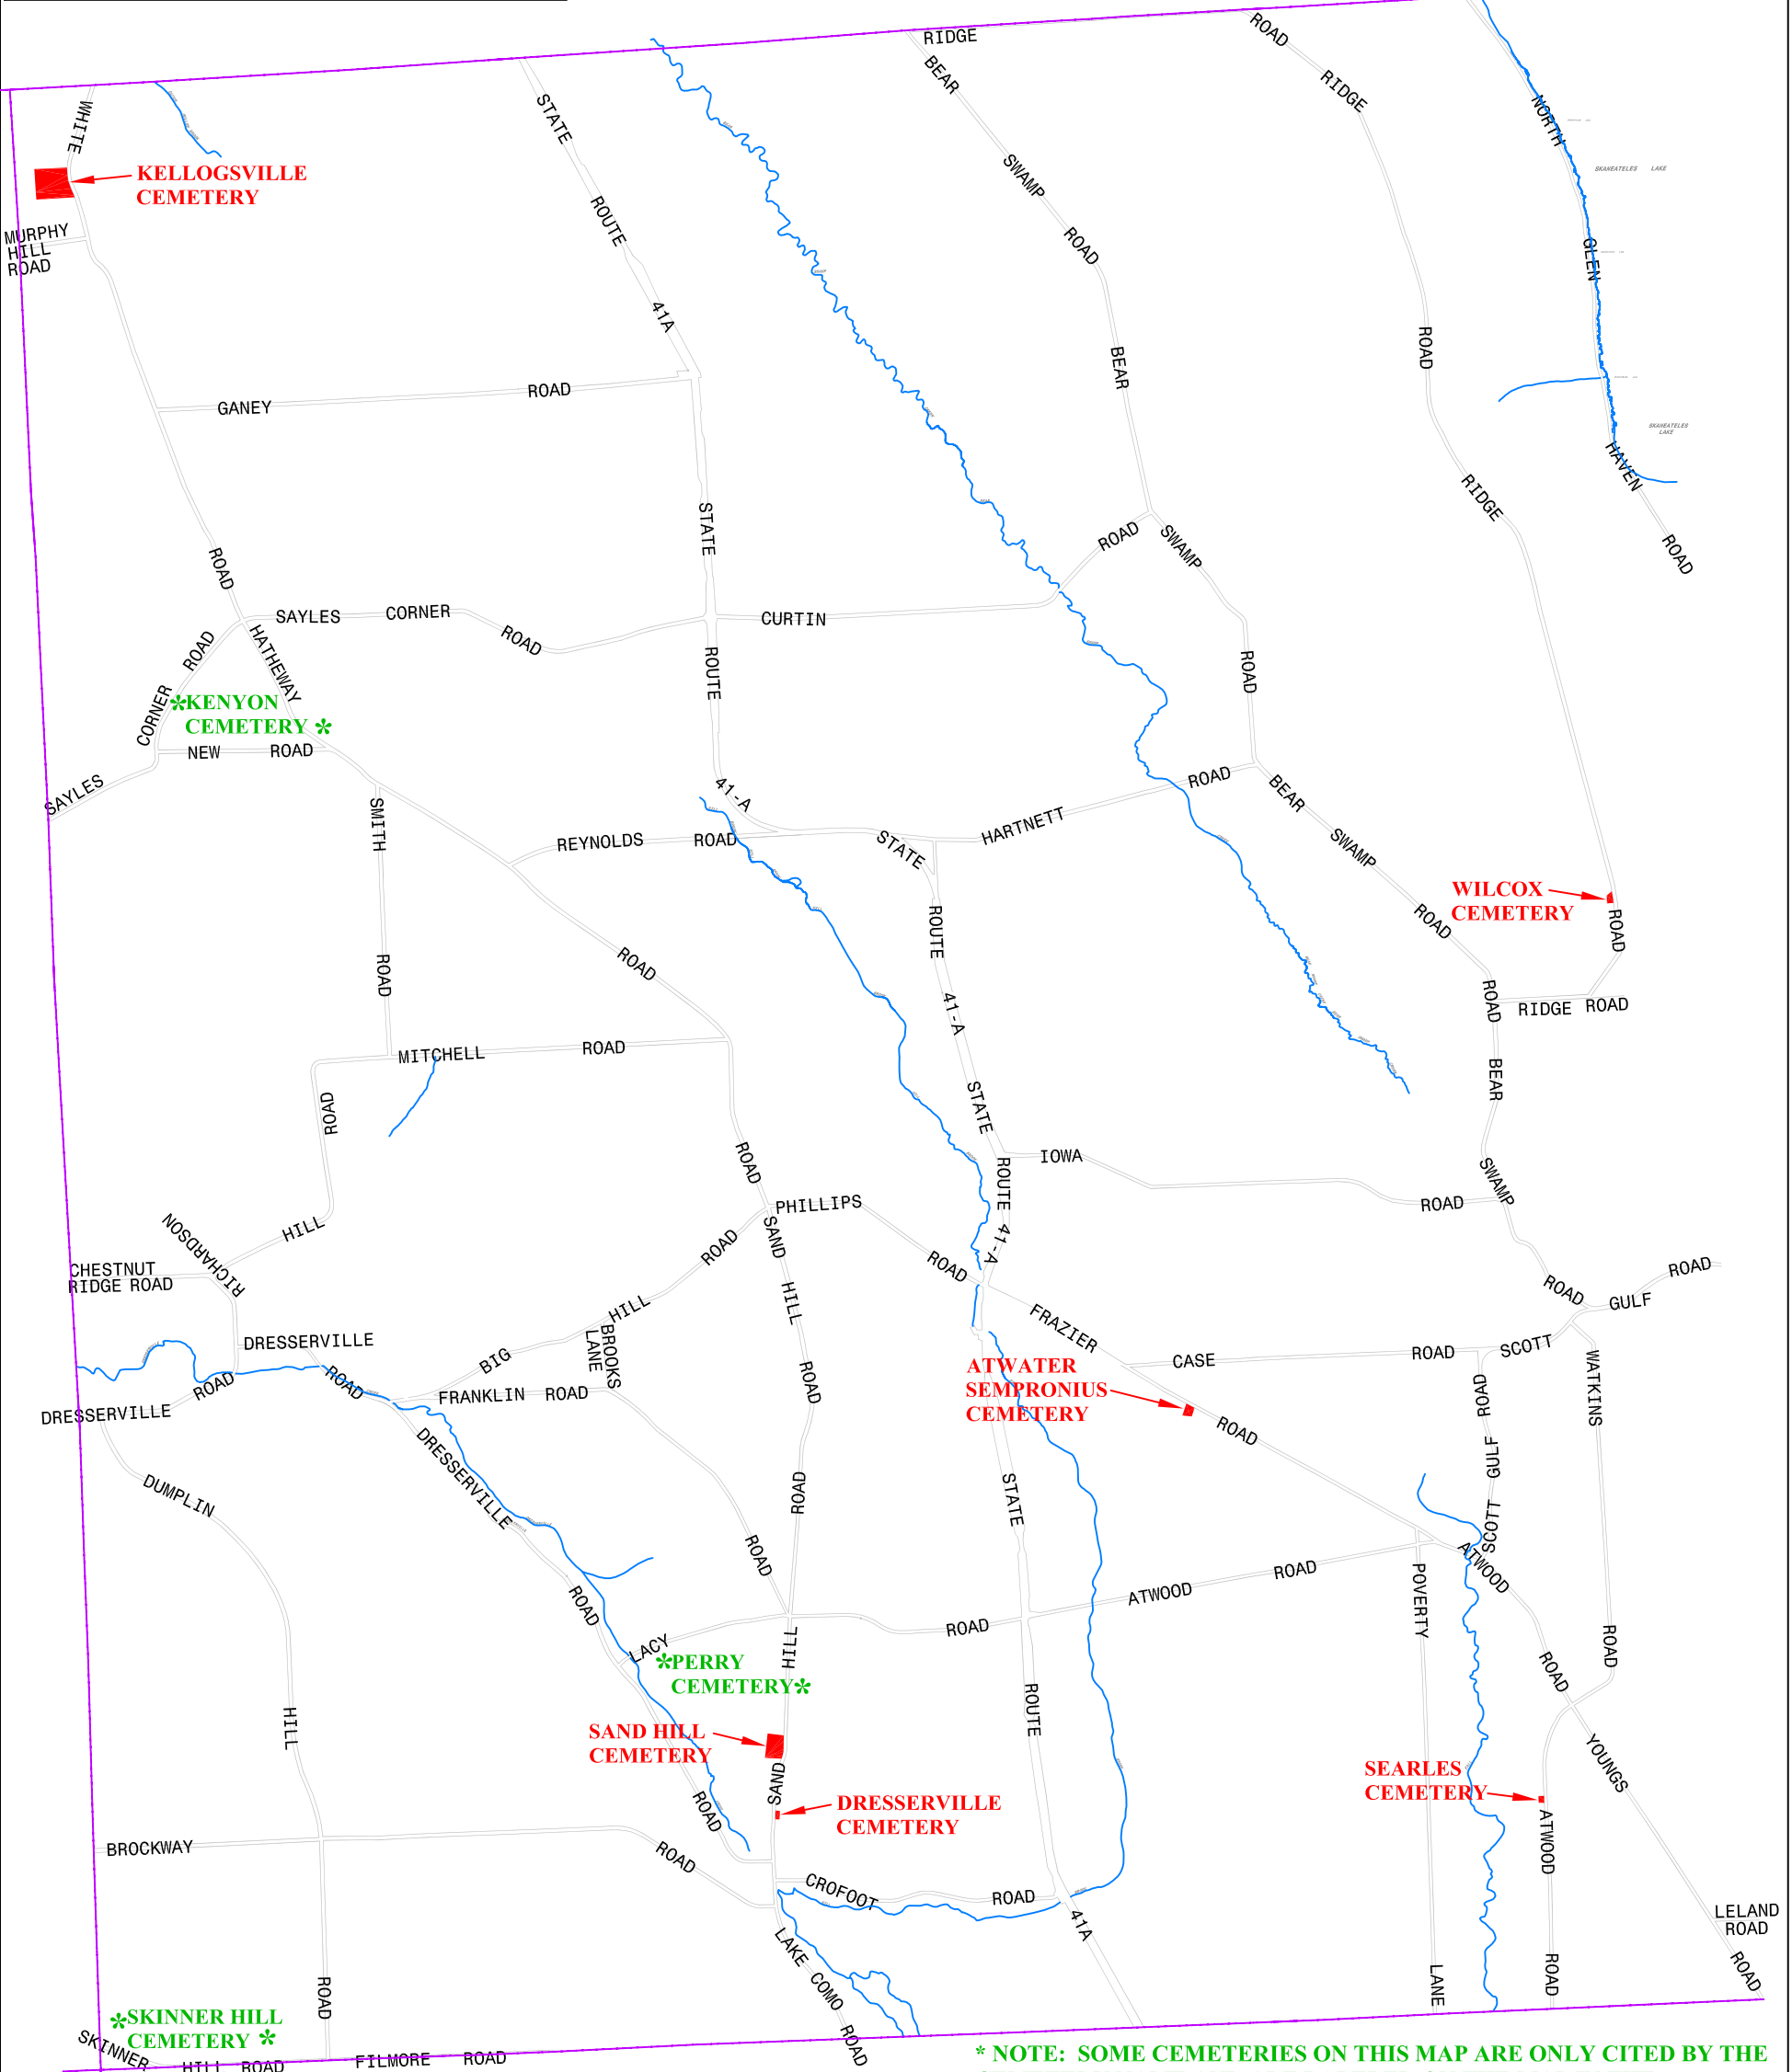

CEMETERY LOCATIONS IN THE TOWN OF SEMPRONIUS, NY

SAND HILL CEMETERY # 185	PERRY FAMILY CEMETERY # 190
ATWATER OR SEMPRONIUS CEMETERY # 186	OLD DRESSERVILLE CEMETERY # 192
SEARLES OR CLEVELAND CEMETERY # 187	SKINNER HILL CEMETERY # 193
WILCOX CEMETERY # 188	KENYON BURIAL # 194
KELLOGSVILLE CEMETERY # 189	

■ = CEMETERY PARCEL VIA TAX RECORDS
● = APPROXIMATE CEMETERY LOCATION

* = EXACT CEMETERY LOCATION IS NOT SHOWN ON THIS MAP- NOTE: SOME CEMETERIES ON THIS MAP ARE ONLY CITED BY THE CEMETERY NAME AND ARE LABELED ON THE MAP IN THE GENERAL AREA WHERE THE CEMETERY MAY RESIDE.

* NOTE: SOME CEMETERIES ON THIS MAP ARE ONLY CITED BY THE CEMETERY NAME AND ARE LABELED ON THE MAP IN THE GENERAL AREA WHERE THE CEMETERY MAY RESIDE.

PREPARED BY:
 CAYUGA COUNTY NY
 OFFICE OF REAL PROPERTY SERVICES
 IN COOPERATION WITH
 THE COUNTY HISTORIAN'S OFFICE