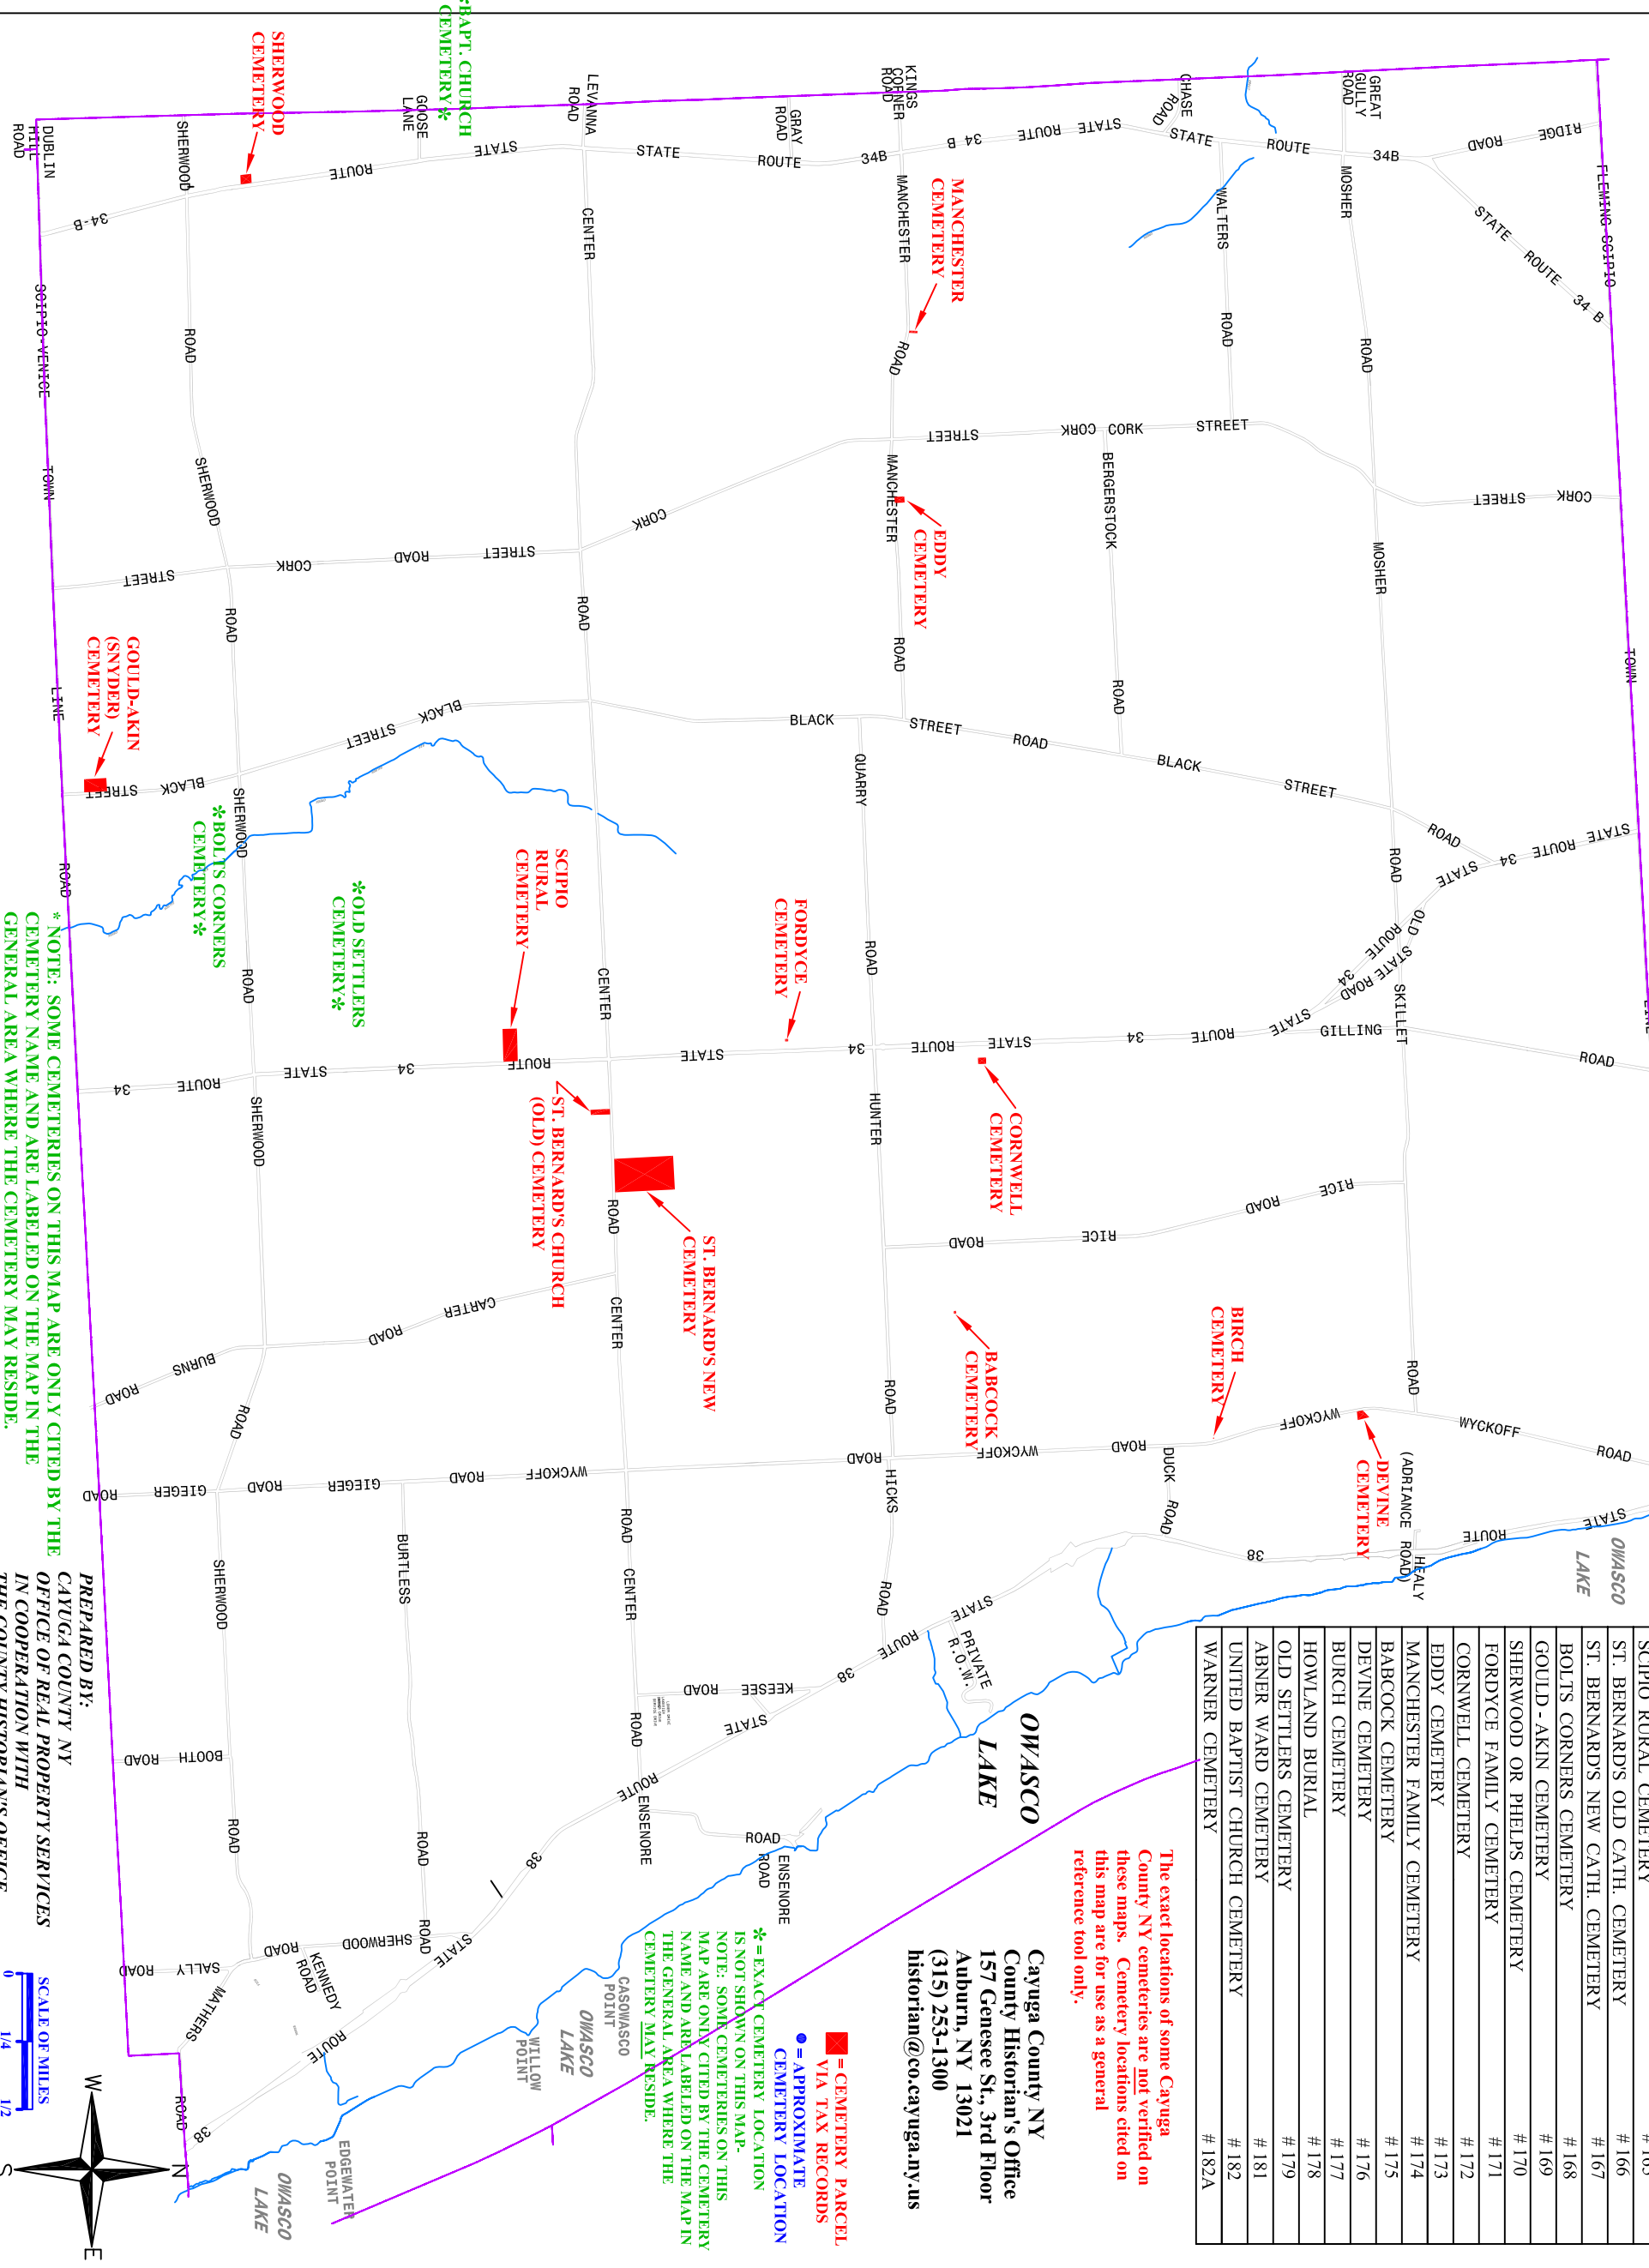

# CEMETERY LOCATIONS IN THE TOWN OF SCIPIO, NY

SCIPIO RURAL CEMETERY	# 165
ST. BERNARD'S OLD CATH. CEMETERY	# 166
ST. BERNARD'S NEW CATH. CEMETERY	# 167
BOLTS CORNERS CEMETERY	# 168
GOULD - AKIN CEMETERY	# 169
SHERWOOD OR PHELPS CEMETERY	# 170
FORDYCE FAMILY CEMETERY	# 171
CORNWELL CEMETERY	# 172
EDDY CEMETERY	# 173
MANCHESTER FAMILY CEMETERY	# 174
BARCOCK CEMETERY	# 175
DEVINE CEMETERY	# 176
BURCH CEMETERY	# 177
HOWLAND BURIAL	# 178
OLD SETTLERS CEMETERY	# 179
ABNER WARD CEMETERY	# 181
UNITED BAPTIST CHURCH CEMETERY	# 182
WARNER CEMETERY	# 182A

The exact locations of some Cayuga County NY cemeteries are not verified on these maps. Cemetery locations cited on this map are for use as a general reference tool only.

Cayuga County NY  
 County Historian's Office  
 157 Genesee St., 3rd Floor  
 Auburn, NY 13021  
 (315) 253-1300  
[historian@co.cayuga.ny.us](mailto:historian@co.cayuga.ny.us)

- = CEMETERY PARCEL VIA TAX RECORDS
- = APPROXIMATE CEMETERY LOCATION
- \* = EXACT CEMETERY LOCATION IS NOT SHOWN ON THIS MAP. NOTE: SOME CEMETERIES ON THIS MAP ARE ONLY CITED BY THE CEMETERY NAME AND ARE LABELED ON THE MAP IN THE GENERAL AREA WHERE THE CEMETERY MAY RESIDE.