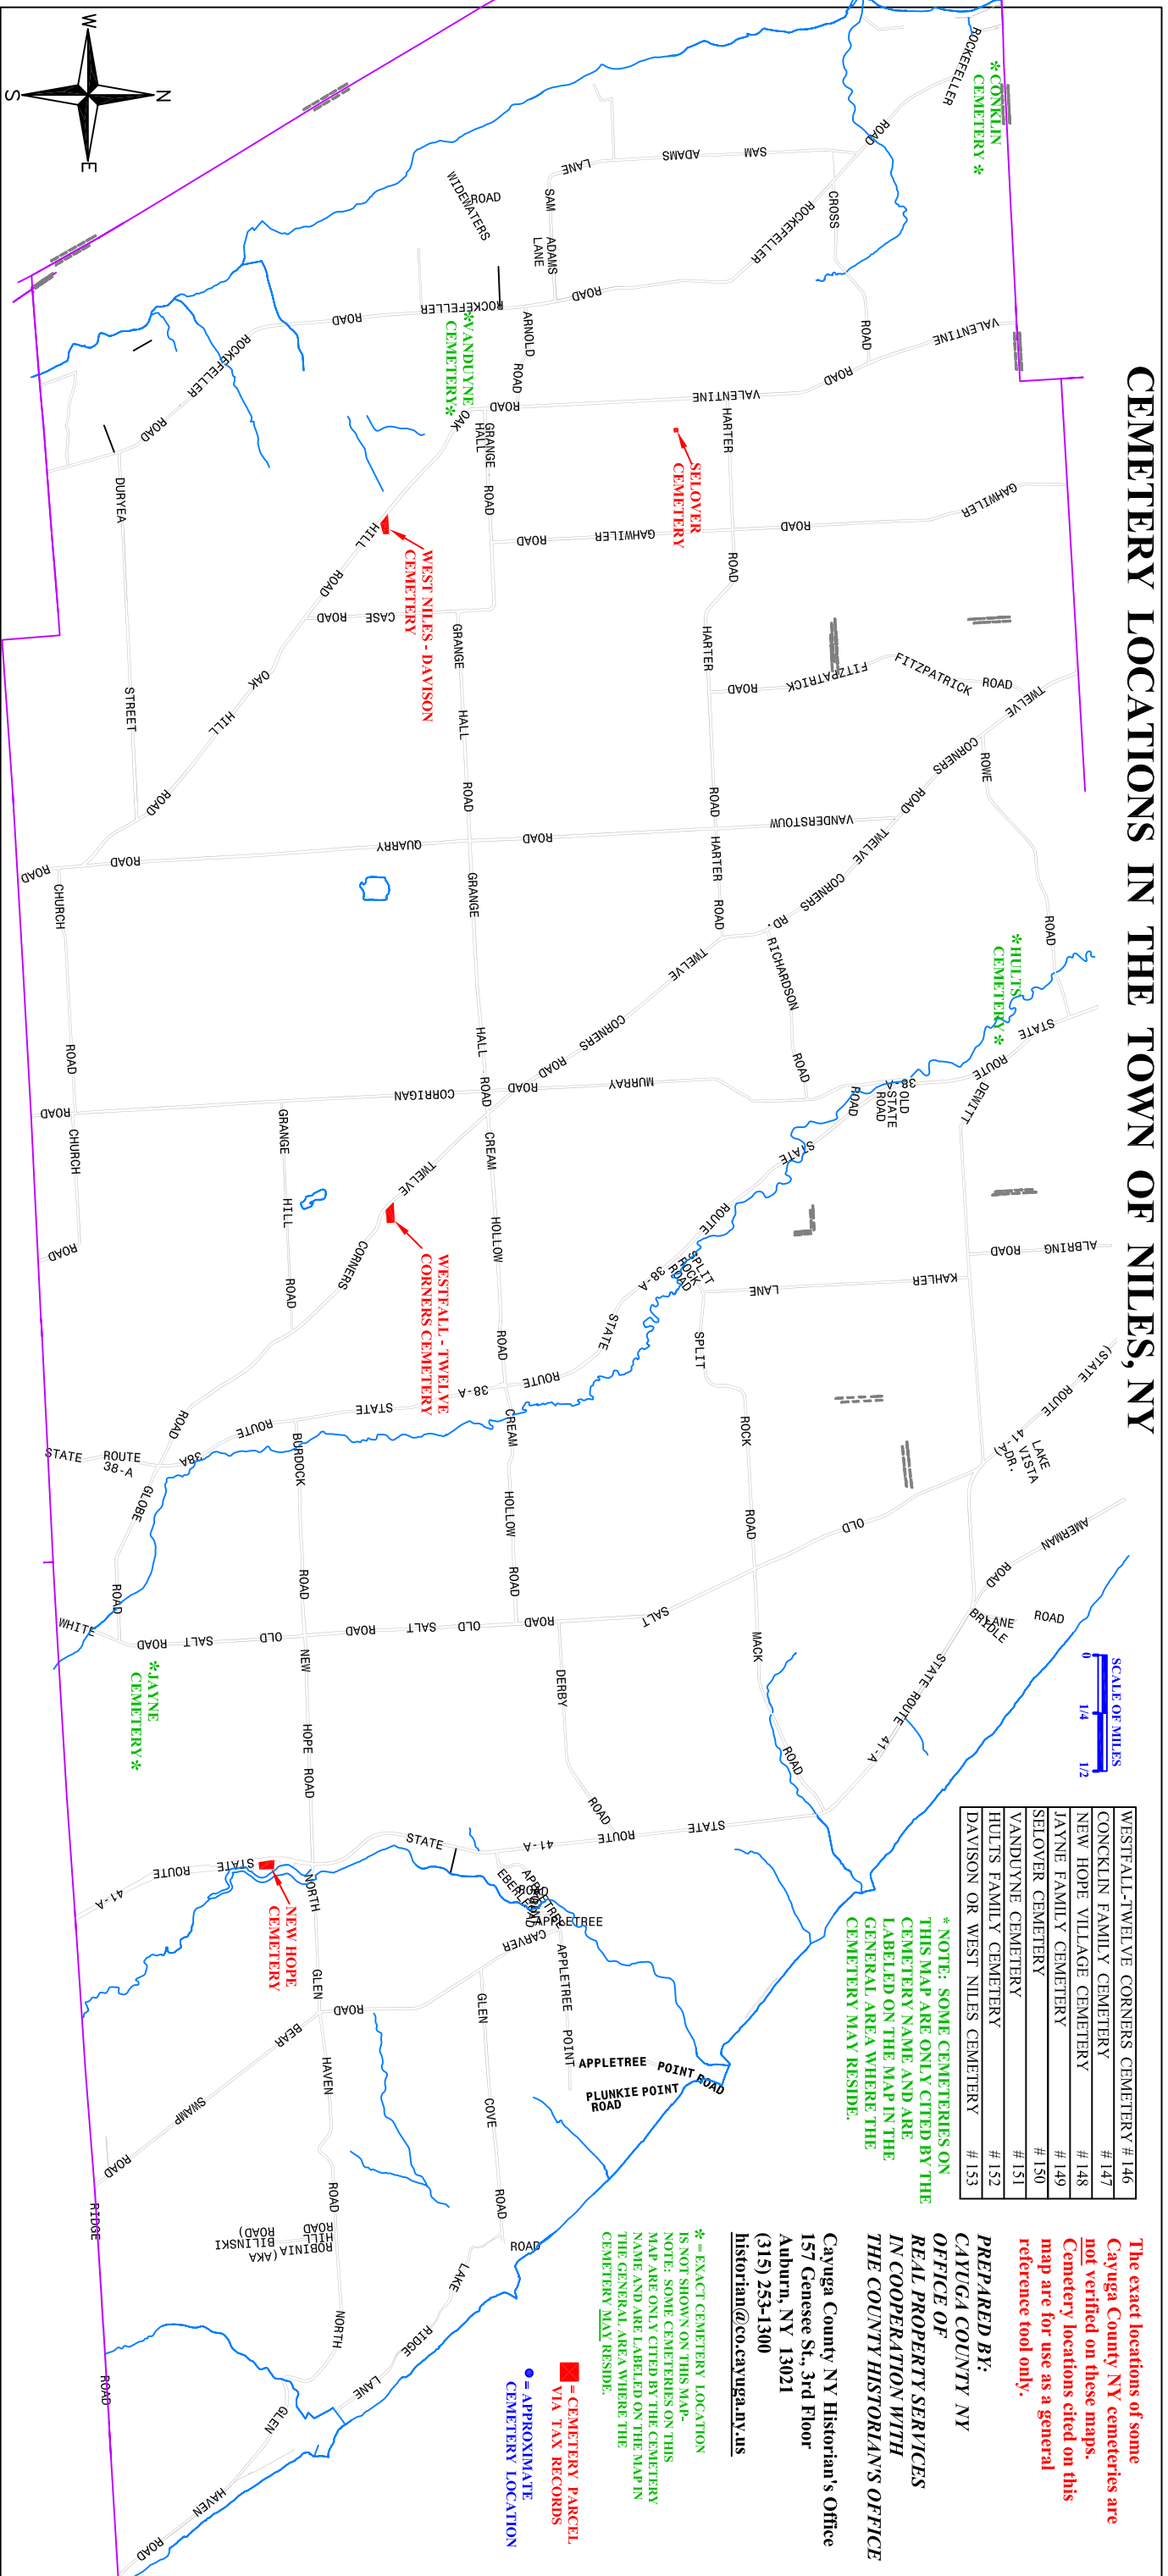

CEMETERY LOCATIONS IN THE TOWN OF NILES, NY

| | |
|--|-------|
| WESTFALL-TWELVE CORNERS CEMETERY # 146 | # 146 |
| CONCKLIN FAMILY CEMETERY | # 147 |
| NEW HOPE VILLAGE CEMETERY | # 148 |
| JAYNE FAMILY CEMETERY | # 149 |
| SELOVER CEMETERY | # 150 |
| VANDUYNE CEMETERY | # 151 |
| HULST FAMILY CEMETERY | # 152 |
| DAVISON OR WEST NILES CEMETERY | # 153 |

* NOTE: SOME CEMETERIES ON THIS MAP ARE ONLY CITED BY THE CEMETERY NAME AND ARE LABELED ON THE MAP IN THE GENERAL AREA WHERE THE CEMETERY MAY RESIDE.

PREPARED BY:
CAYUGA COUNTY NY
OFFICE OF
REAL PROPERTY SERVICES
IN COOPERATION WITH
THE COUNTY HISTORIAN'S OFFICE

■ = CEMETERY PARCEL VIA TAX RECORDS
 ■ = APPROXIMATE CEMETERY LOCATION

The exact locations of some Cayuga County NY cemeteries are not verified on these maps. Cemetery locations cited on this map are for use as a general reference tool only.